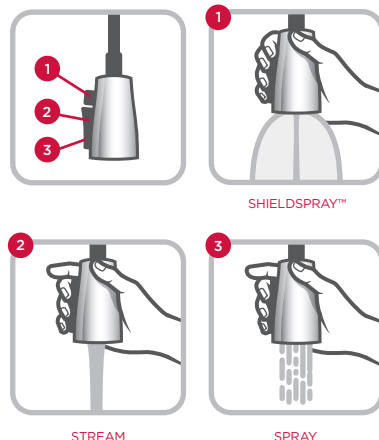

3 Buttons. 3 Sprays.

Love it?
We want to hear from you.

- facebook.com/deltafaucet
- twitter: @deltafaucet
- instagram: deltafaucet
- youtube.com/user/deltafaucet

For optimal performance, use in households with water pressure above 35 psi. The ShieldSpray™ feature may appear different at lower water pressures.

www.deltafaucet.com
© 2017 Delta Faucet Company

ShieldSpray™
Power off the mess without making a mess

93538 Rev. A

ShieldSpray™

Delta® ShieldSpray™ Technology cuts through stubborn messes with a concentrated stream and contains the splatter with an innovative water shield.

Now you can power off the mess without making a bigger one.

How to Use ShieldSpray™

1. With the wand undocked, press to use the ShieldSpray™ mode.

2. Hold the plate 1/2 way through the bubble.

Tip: don't push the button while docked — always pull it close to the plate.