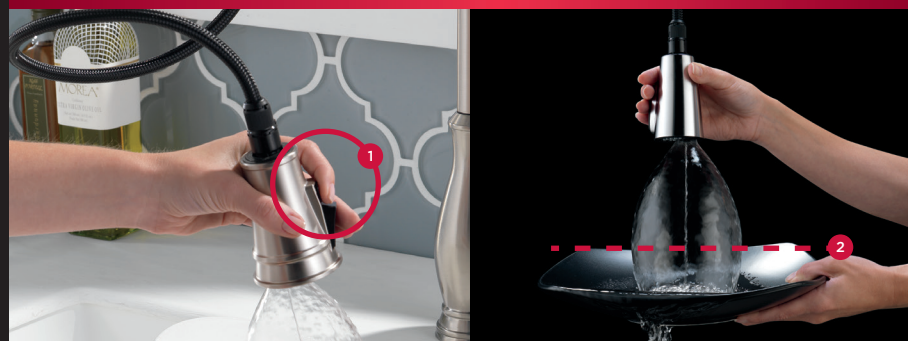

www.deltafaucet.com
© 2017 Delta Faucet Company

ShieldSpray™
Power off the mess without making a mess

93538 Rev. A

ShieldSpray™

Delta® ShieldSpray™ Technology cuts through stubborn messes with a concentrated stream and contains the splatter with an innovative water shield.

Now you can power off the mess without making a bigger one.

How to Use ShieldSpray™

1. With the wand undocked, press to use the ShieldSpray™ mode.

2. Hold the plate 1/2 way through the bubble.

Tip: don't push the button while docked — always pull it close to the plate.